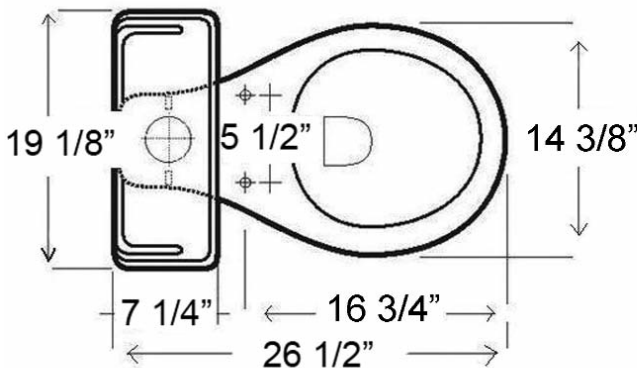

STANFORD ROUND FRONT TOILET

Cat. No.
2-409

Seat NOT Included

W: 19 1/8"
D: 26 1/2"
H: 31 3/8"

Bowl Height: 15"
Footprint: 10" x 17 1/2"

Features:

- ▶ Made of Vitreous China
- ▶ Syphon Jet Flush
- ▶ 1.6 GPF
- ▶ Glazed Trapway
- ▶ 12" Rough
- ▶ White Plastic Flush Handle Included
- ▶ Decorative Flush Handle Available in 4 Finishes (5595)
- ▶ Soft Close Seat Available in 3 Colors (SCSRF)

Dimensions of fixture are nominal and may vary within the range of tolerances established by ASME Standard A112.19.2-2008. Dimensions and specifications subject to change without notice.