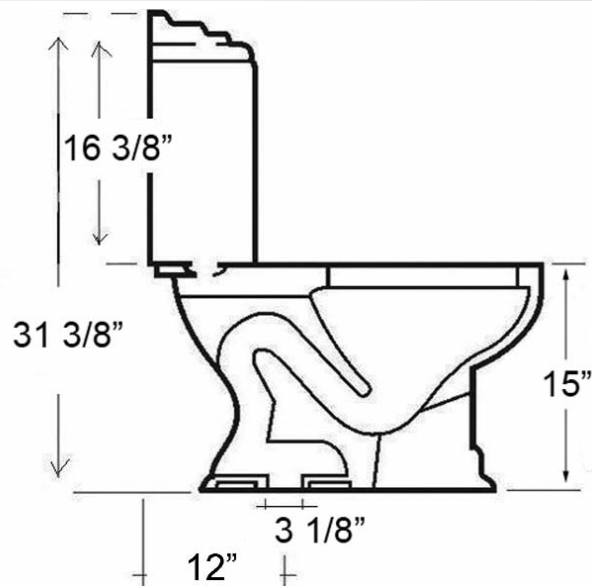

STANFORD ROUND FRONT TOILET

Cat. No.
2-409

Seat NOT Included

W: 19 1/8"
D: 26 1/2"
H: 31 3/8"

Bowl Height: 15"
Footprint: 10" x 17 1/2"

Features:

- ▶ Made of Vitreous China
- ▶ Syphon Jet Flush
- ▶ 1.6 GPF
- ▶ Glazed Trapway
- ▶ 12" Rough
- ▶ White Plastic Flush Handle Included
- ▶ Decorative Flush Handle Available in 4 Finishes (5595)
- ▶ Soft Close Seat Available in 3 Colors (SCSRF)

Dimensions of fixture are nominal and may vary within the range of tolerances established by ASME Standard A112.19.2-2008. Dimensions and specifications subject to change without notice.